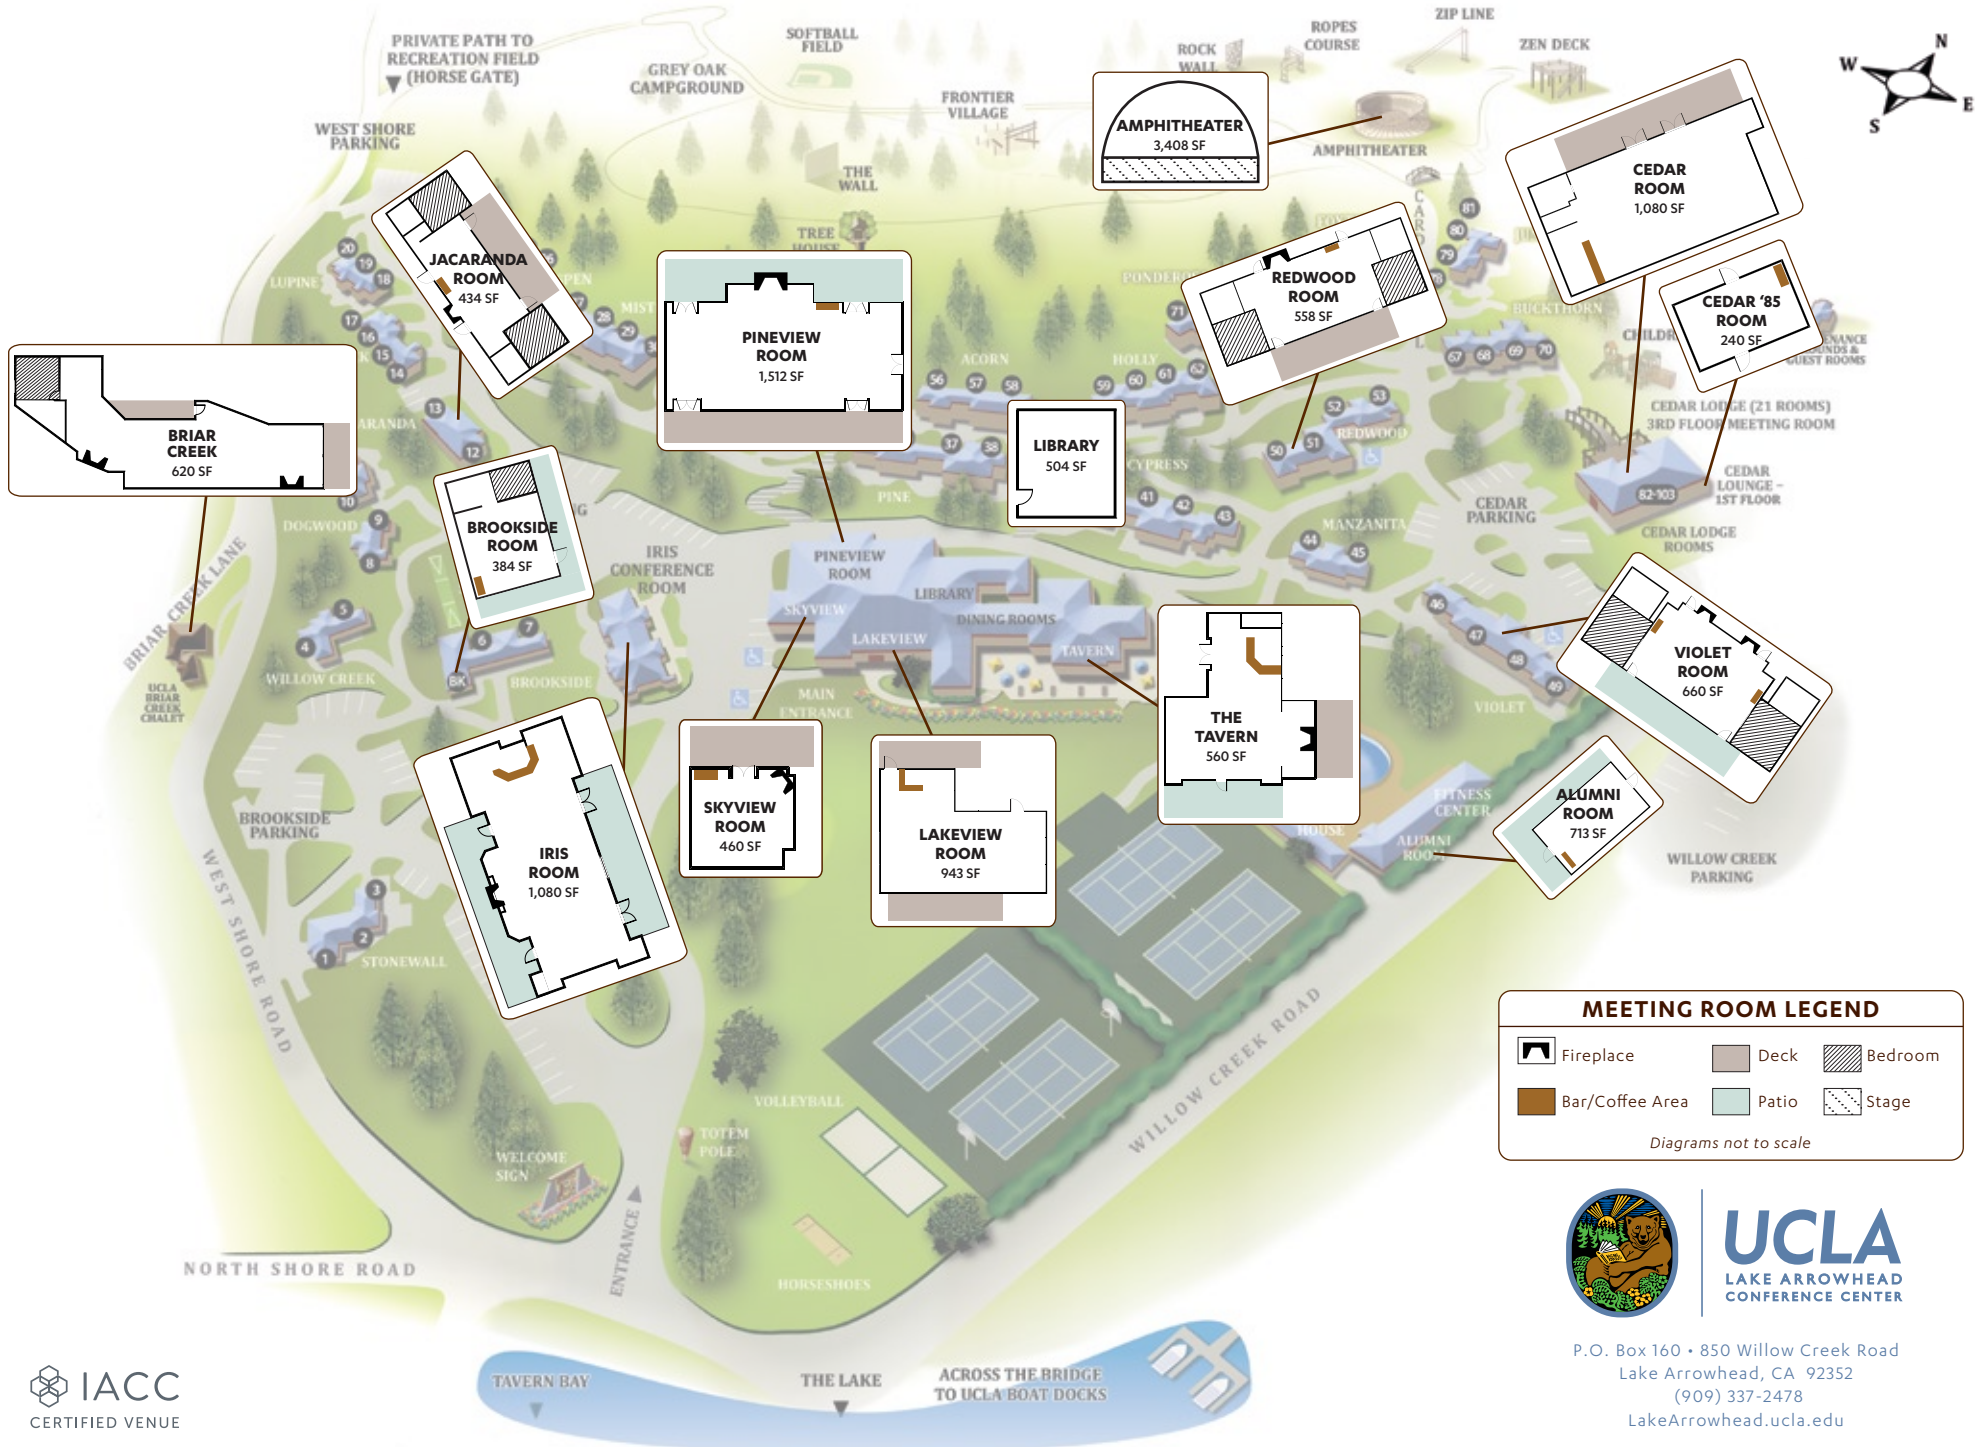

MEETING ROOM LOCATIONS & FLOORPLANS

UCLA
LAKE ARROWHEAD
CONFERENCE CENTER

P.O. Box 160 • 850 Willow Creek Road
Lake Arrowhead, CA 92352
(909) 337-2478
LakeArrowhead.ucla.edu